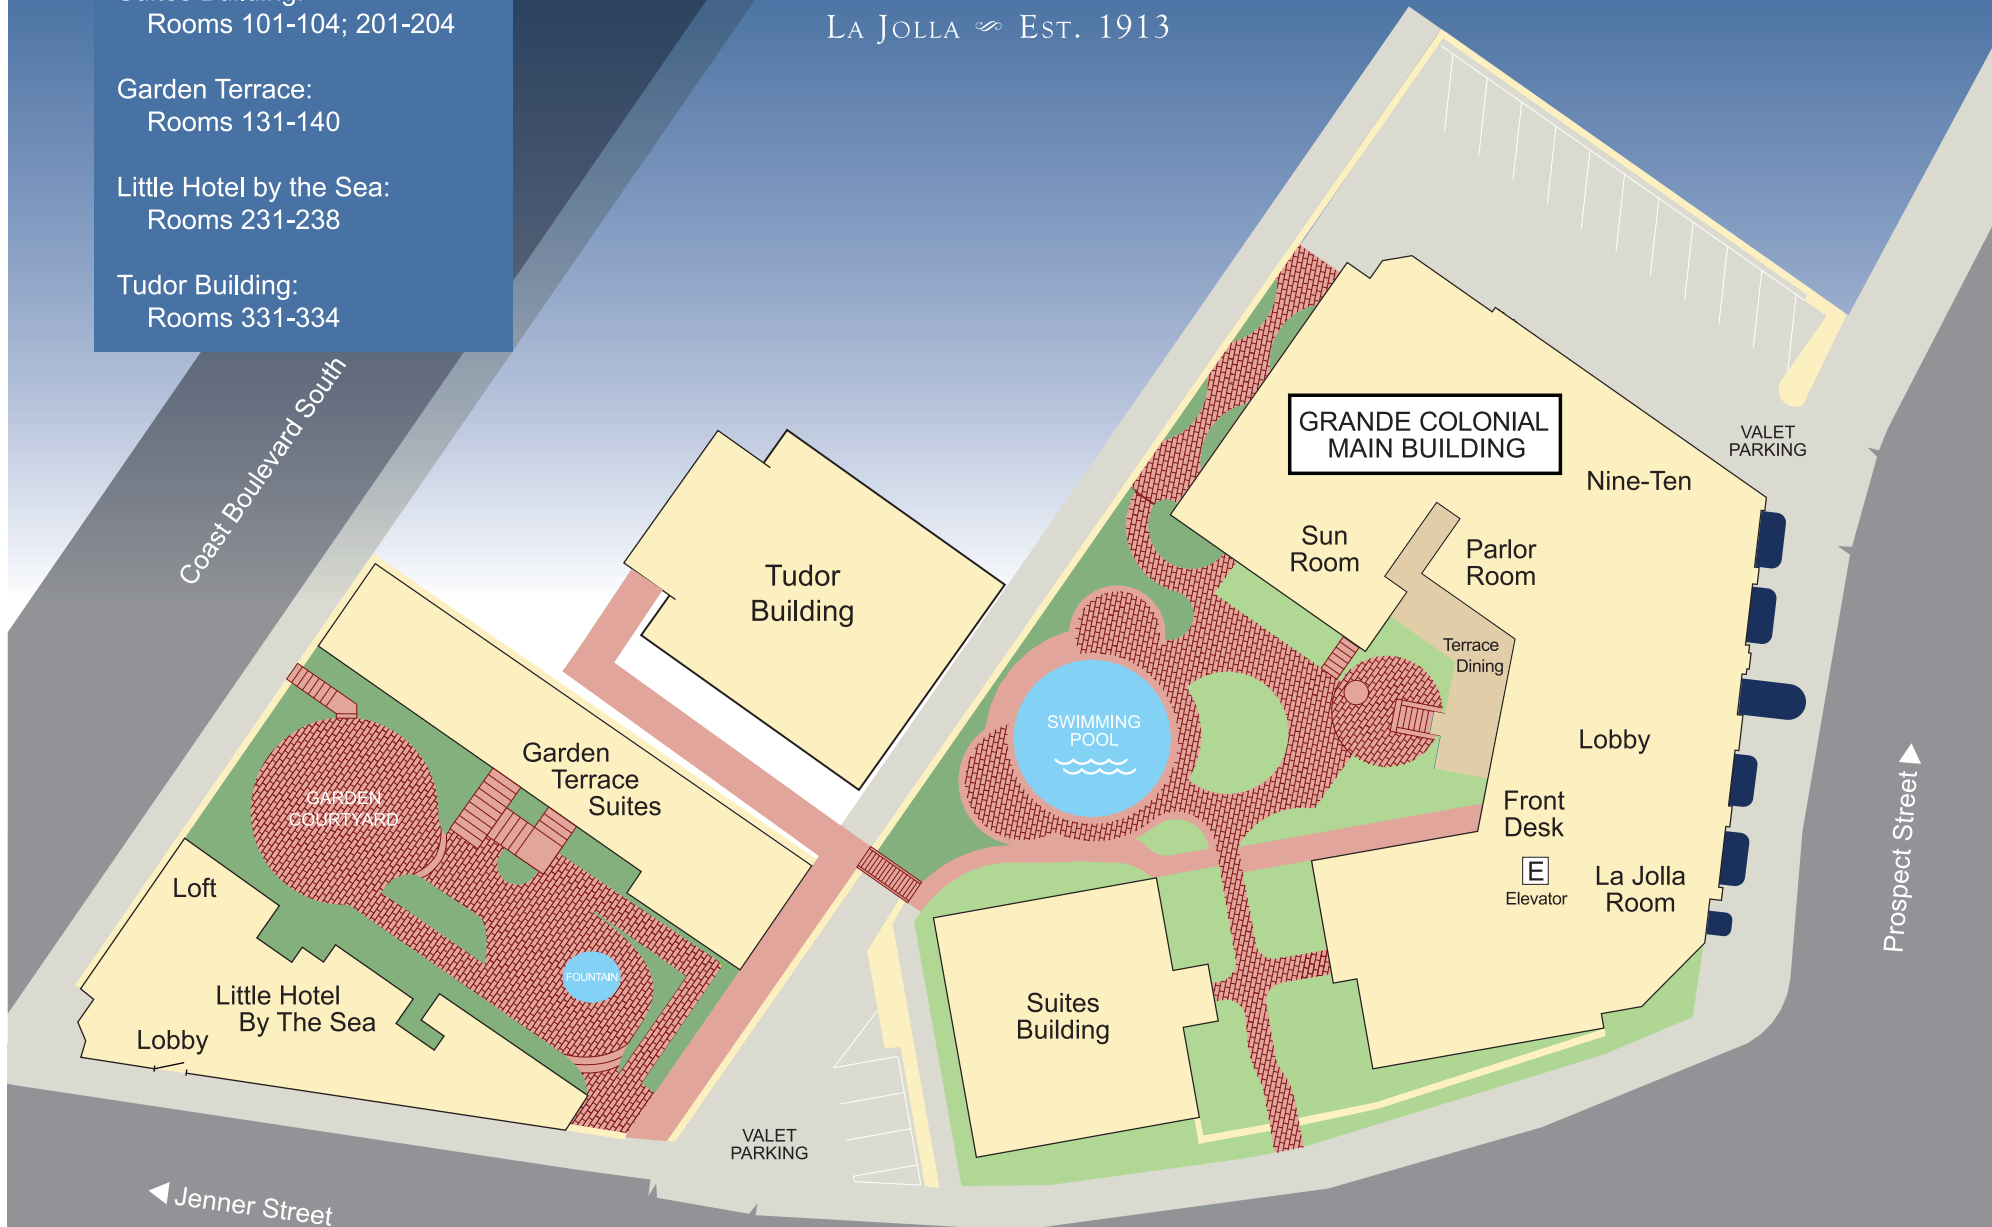

# GRANDE COLONIAL

LA JOLLA EST. 1913

Main Building:  
Rooms 105-124; 205-224;  
305-325; 405-425; 505-523

Suites Building:  
Rooms 101-104; 201-204

Garden Terrace:  
Rooms 131-140

Little Hotel by the Sea:  
Rooms 231-238

Tudor Building:  
Rooms 331-334

Coast Boulevard South

Tudor Building

GRANDE COLONIAL  
MAIN BUILDING

VALET PARKING

Nine-Ten

Sun Room

Parlor Room

Terrace Dining

Lobby

Front Desk  
Elevator

La Jolla Room

Prospect Street

GARDEN COURTYARD

Garden Terrace Suites

Suites Building

VALET PARKING

Loft

Little Hotel By The Sea

Lobby

Jenner Street

1 Block to Pacific Ocean,  
Children's Pool & La Jolla Cove