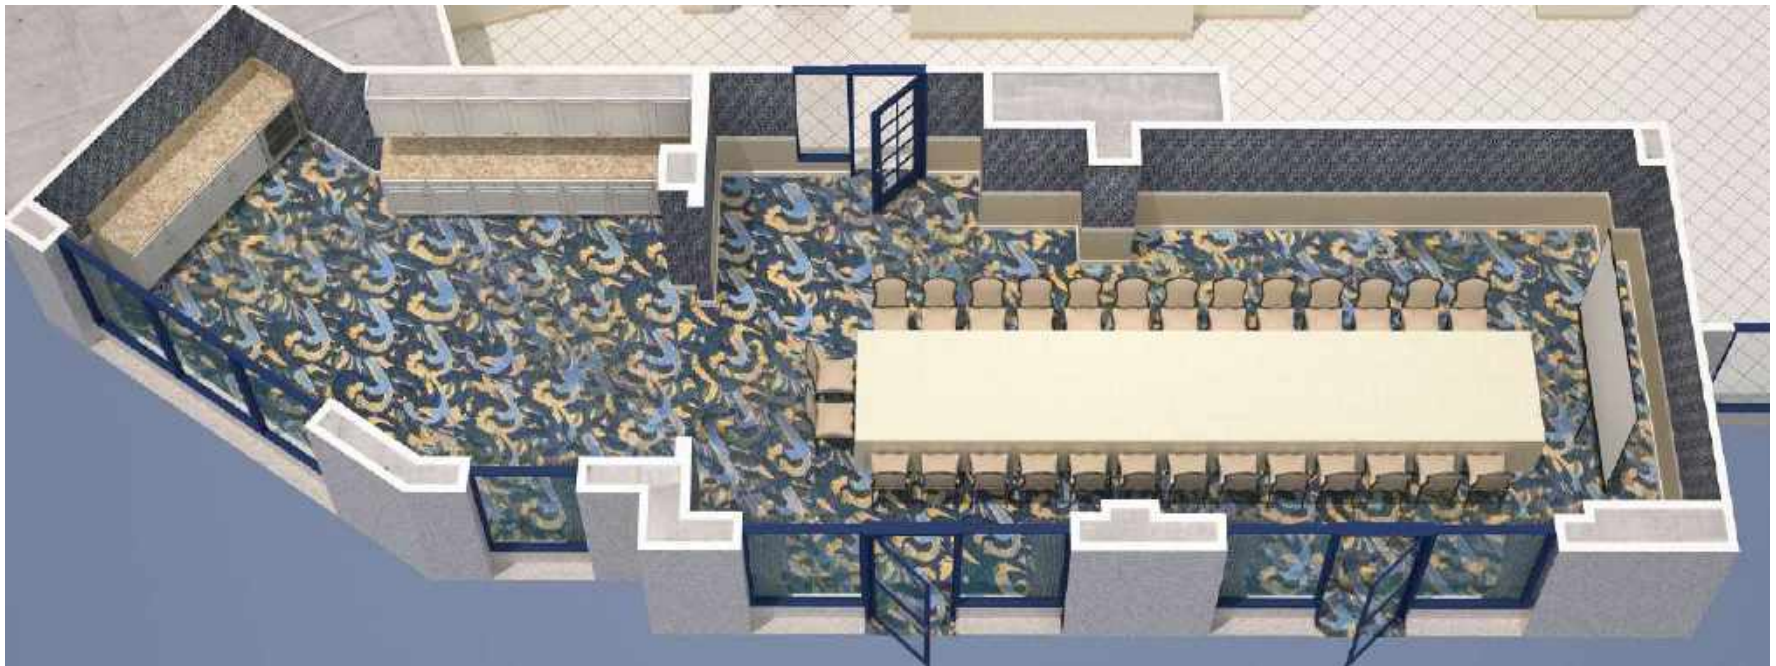

LA JOLLA ∞ EST. 1913

LA JOLLA ROOM

Maximum Banquet Capacity: 40

GRANDE COLONIAL

LA JOLLA ∞ EST. 1913

LA JOLLA ROOM

Maximum U-Shape Capacity: 28

GRANDE COLONIAL

LA JOLLA ∞ EST. 1913

LA JOLLA ROOM

Maximum Theater Capacity: 48

GRANDE COLONIAL

LA JOLLA ∞ EST. 1913

LA JOLLA ROOM

Maximum Conference Capacity: 28

GRANDE COLONIAL

LA JOLLA ∞ EST. 1913

LA JOLLA ROOM

Maximum Classroom Capacity: 24

GRANDE COLONIAL

LA JOLLA ∞ EST. 1913

LA JOLLA ROOM

Maximum Reception Capacity: 50