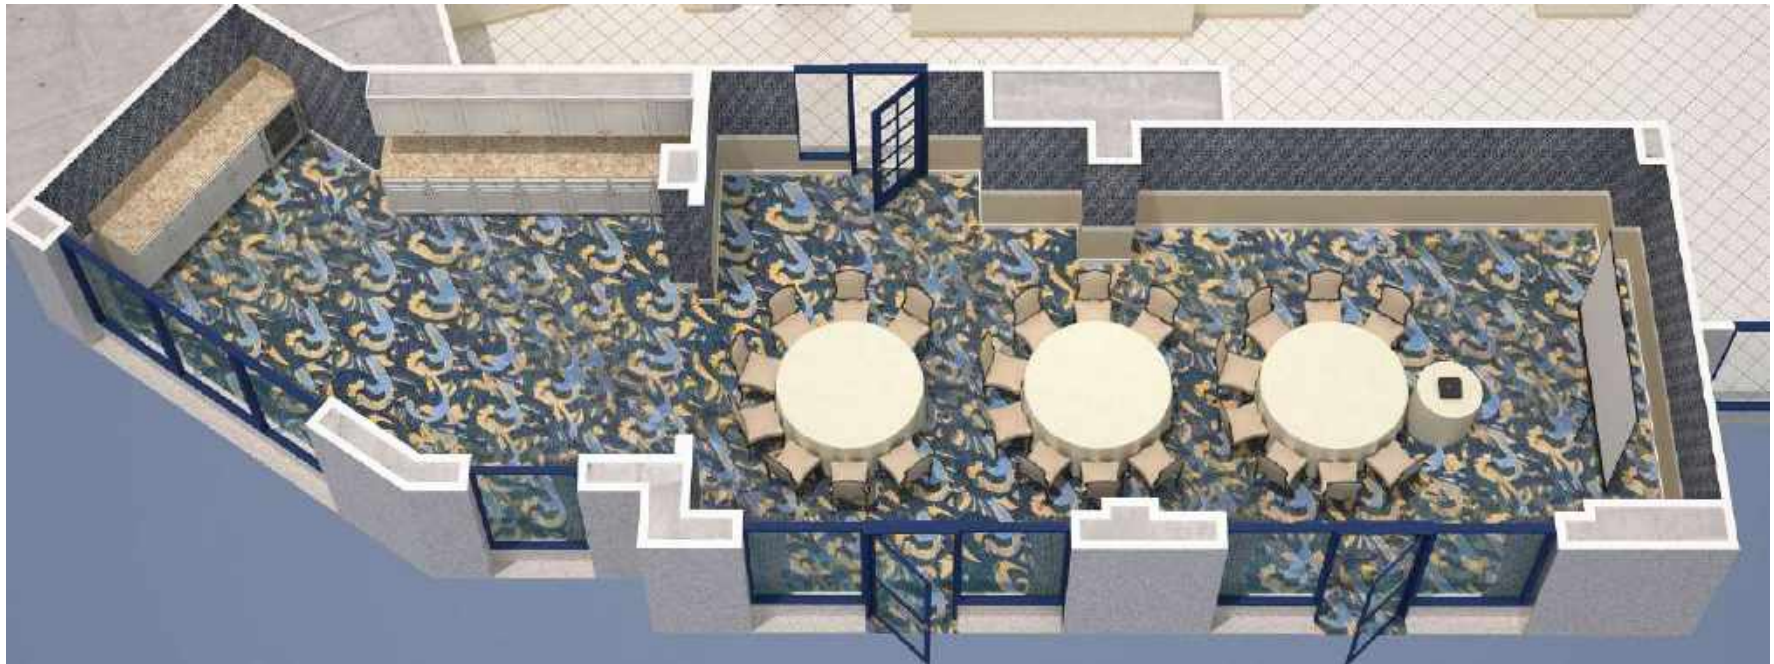

GRANDE COLONIAL

LA JOLLA ∞ EST. 1913

LA JOLLA ROOM

GRANDE COLONIAL

LA JOLLA ∞ EST. 1913

LA JOLLA ROOM

Maximum Crescent Rounds Capacity: 24

GRANDE COLONIAL

LA JOLLA ∞ EST. 1913

LA JOLLA ROOM

Maximum Banquet Capacity: 40

GRANDE COLONIAL

LA JOLLA ∞ EST. 1913

LA JOLLA ROOM

Maximum U-Shape Capacity: 28

GRANDE COLONIAL

LA JOLLA ∞ EST. 1913

LA JOLLA ROOM

Maximum Theater Capacity: 48

GRANDE COLONIAL

LA JOLLA ∞ EST. 1913

LA JOLLA ROOM

Maximum Conference Capacity: 28

GRANDE COLONIAL

LA JOLLA ∞ EST. 1913

LA JOLLA ROOM

Maximum Classroom Capacity: 24

GRANDE COLONIAL

LA JOLLA ∞ EST. 1913

LA JOLLA ROOM

Maximum Reception Capacity: 50