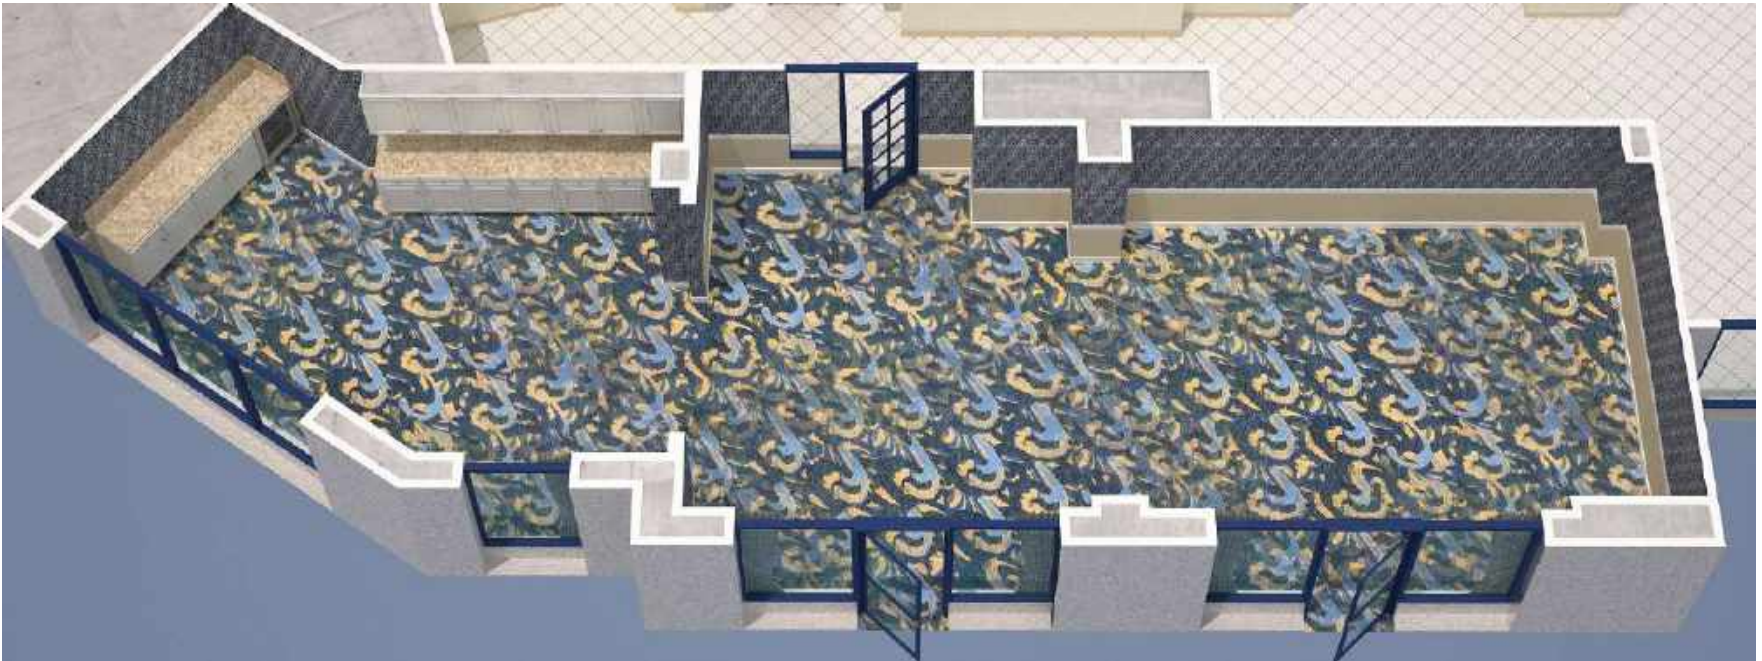

GRANDE COLONIAL

LA JOLLA ∞ EST. 1913

LA JOLLA ROOM

GRANDE COLONIAL

LA JOLLA ∞ EST. 1913

LA JOLLA ROOM

Maximum Crescent Rounds Capacity: 24

GRANDE COLONIAL

LA JOLLA ∞ EST. 1913

LA JOLLA ROOM

Maximum Banquet Capacity: 40

GRANDE COLONIAL

LA JOLLA ∞ EST. 1913

LA JOLLA ROOM

Maximum U-Shape Capacity: 28

GRANDE COLONIAL

LA JOLLA ∞ EST. 1913

LA JOLLA ROOM

Maximum Theater Capacity: 48

GRANDE COLONIAL

LA JOLLA ∞ EST. 1913

LA JOLLA ROOM

Maximum Conference Capacity: 28

GRANDE COLONIAL

LA JOLLA ∞ EST. 1913

LA JOLLA ROOM

Maximum Classroom Capacity: 24

GRANDE COLONIAL

LA JOLLA ∞ EST. 1913

LA JOLLA ROOM

Maximum Reception Capacity: 50