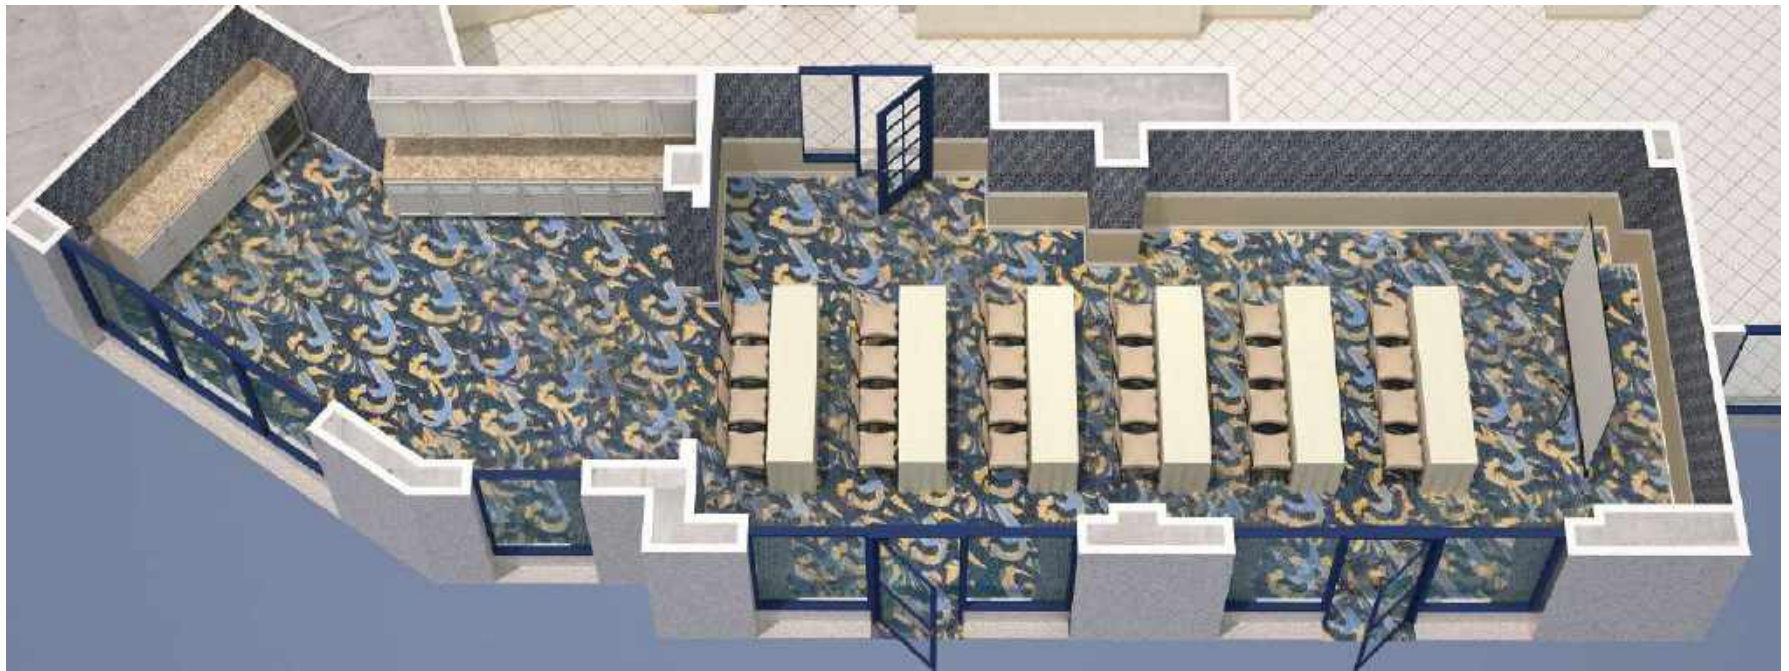

LA JOLLA ∞ EST. 1913

LA JOLLA ROOM

Maximum Banquet Capacity: 40

GRANDE COLONIAL

LA JOLLA ∞ EST. 1913

LA JOLLA ROOM

Maximum U-Shape Capacity: 28

GRANDE COLONIAL

LA JOLLA ∞ EST. 1913

LA JOLLA ROOM

Maximum Theater Capacity: 48

GRANDE COLONIAL

LA JOLLA ∞ EST. 1913

LA JOLLA ROOM

Maximum Conference Capacity: 28

GRANDE COLONIAL

LA JOLLA ∞ EST. 1913

LA JOLLA ROOM

Maximum Classroom Capacity: 24

GRANDE COLONIAL

LA JOLLA ∞ EST. 1913

LA JOLLA ROOM

Maximum Reception Capacity: 50