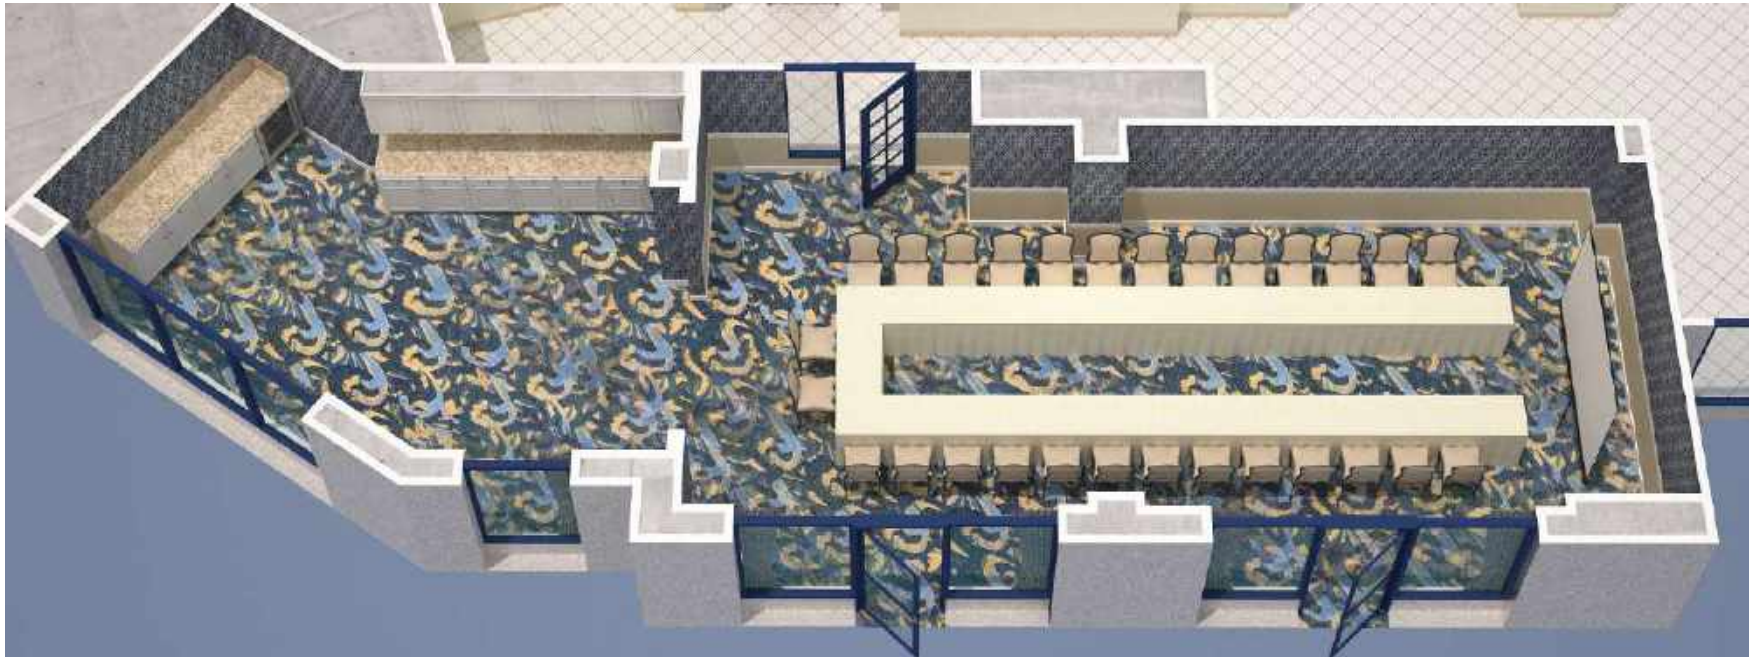

GRANDE COLONIAL

LA JOLLA ∞ EST. 1913

LA JOLLA ROOM

GRANDE COLONIAL

LA JOLLA ∞ EST. 1913

LA JOLLA ROOM

Maximum Crescent Rounds Capacity: 24

GRANDE COLONIAL

LA JOLLA ∞ EST. 1913

LA JOLLA ROOM

Maximum Banquet Capacity: 40

GRANDE COLONIAL

LA JOLLA ∞ EST. 1913

LA JOLLA ROOM

Maximum U-Shape Capacity: 28

GRANDE COLONIAL

LA JOLLA ∞ EST. 1913

LA JOLLA ROOM

Maximum Theater Capacity: 48

GRANDE COLONIAL

LA JOLLA ∞ EST. 1913

LA JOLLA ROOM

Maximum Conference Capacity: 28

GRANDE COLONIAL

LA JOLLA ∞ EST. 1913

LA JOLLA ROOM

Maximum Classroom Capacity: 24

GRANDE COLONIAL

LA JOLLA ∞ EST. 1913

LA JOLLA ROOM

Maximum Reception Capacity: 50