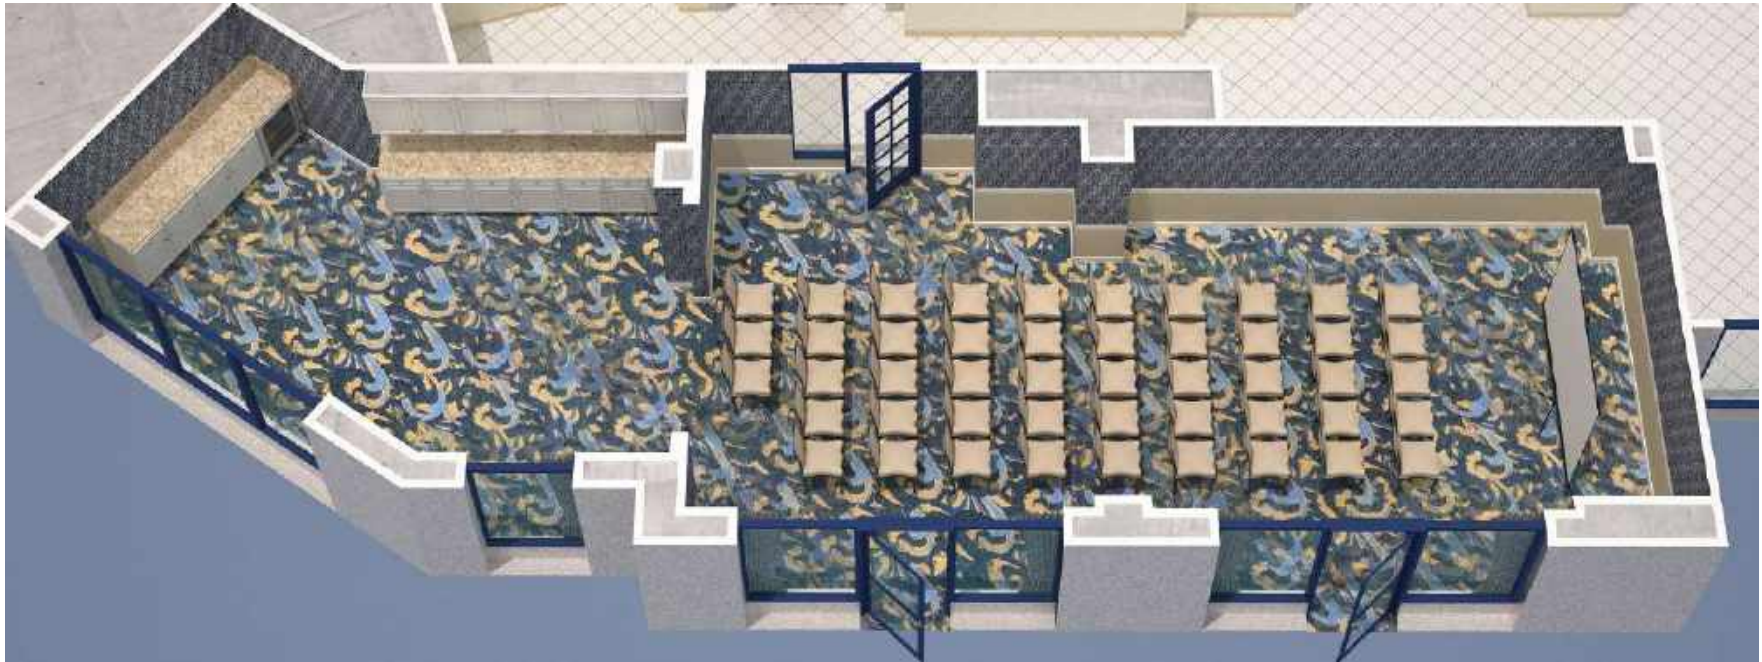

GRANDE COLONIAL

LA JOLLA ∞ EST. 1913

LA JOLLA ROOM

GRANDE COLONIAL

LA JOLLA ∞ EST. 1913

LA JOLLA ROOM

Maximum Crescent Rounds Capacity: 24

GRANDE COLONIAL

LA JOLLA ∞ EST. 1913

LA JOLLA ROOM

Maximum Banquet Capacity: 40

GRANDE COLONIAL

LA JOLLA ∞ EST. 1913

LA JOLLA ROOM

Maximum U-Shape Capacity: 28

GRANDE COLONIAL

LA JOLLA ∞ EST. 1913

LA JOLLA ROOM

Maximum Theater Capacity: 48

GRANDE COLONIAL

LA JOLLA ∞ EST. 1913

LA JOLLA ROOM

Maximum Conference Capacity: 28

GRANDE COLONIAL

LA JOLLA ∞ EST. 1913

LA JOLLA ROOM

Maximum Classroom Capacity: 24

GRANDE COLONIAL

LA JOLLA ∞ EST. 1913

LA JOLLA ROOM

Maximum Reception Capacity: 50